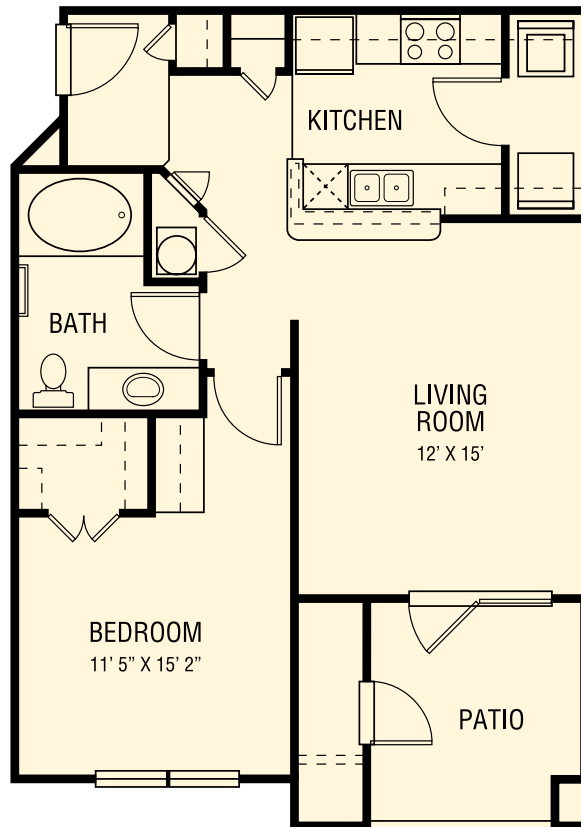

Sunday 1pm - 5pm

ZINFANDEL
One Bedroom - One Bath
696 sq. ft.

www.HarborCoveTX.com

REISLING

One Bedroom - One Bath
976 sq. ft. (garage available)

www.HarborCoveTX.com

PINOT NOIR

One Bedroom - One Bath
867 - 889 sq. ft. (garage available)

www.HarborCoveTX.com

CHARDONNAY

Two Bedroom or One Bedroom & Study - One Bath
1,037 sq. ft. (garage available)

www.HarborCoveTX.com

CHIANTI

Two Bedroom - Two Bath
1,147 - 1,206 sq. ft. (garage available)

www.HarborCoveTX.com

MERLOT

Two Bedroom - Two Bath with Sunroom/Study
1,267 - 1,310 sq. ft. (garage available)

www.HarborCoveTX.com