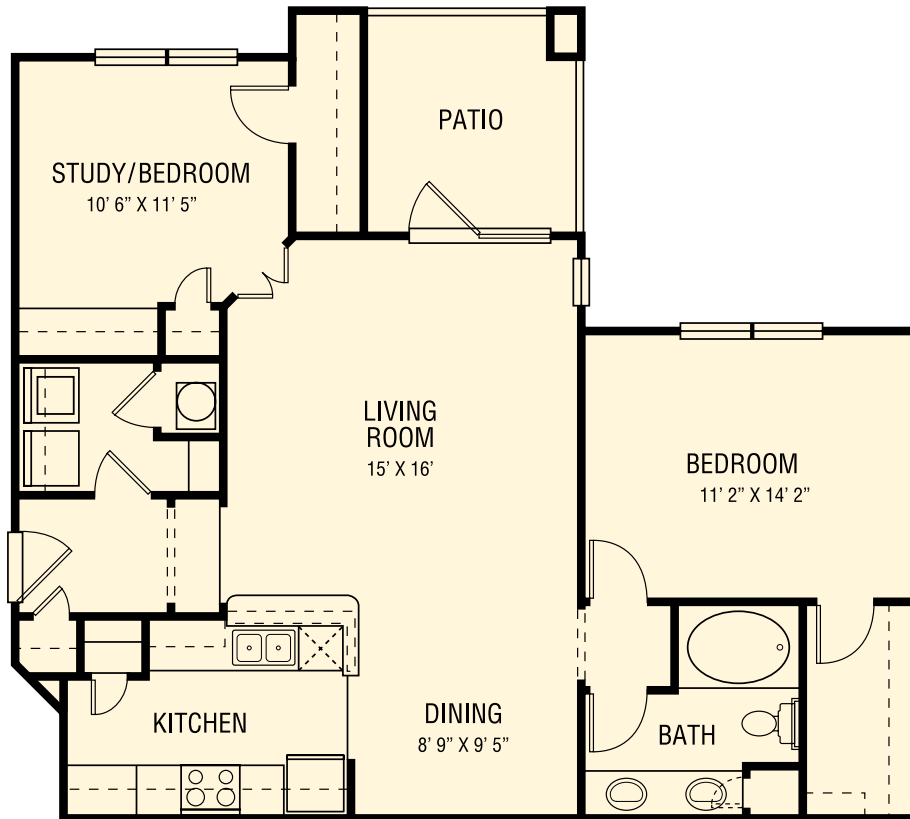

Sunday 1pm - 5pm

ZINFANDEL
One Bedroom - One Bath
696 sq. ft.

www.HarborCoveTX.com

REISLING

One Bedroom - One Bath
976 sq. ft. (garage available)

www.HarborCoveTX.com

PINOT NOIR

One Bedroom - One Bath
867 - 889 sq. ft. (garage available)

www.HarborCoveTX.com

CHARDONNAY

Two Bedroom or One Bedroom & Study - One Bath
1,037 sq. ft. (garage available)

www.HarborCoveTX.com

CHIANTI

Two Bedroom - Two Bath
1,147 - 1,206 sq. ft. (garage available)

www.HarborCoveTX.com

MERLOT

Two Bedroom - Two Bath with Sunroom/Study
1,267 - 1,310 sq. ft. (garage available)

www.HarborCoveTX.com