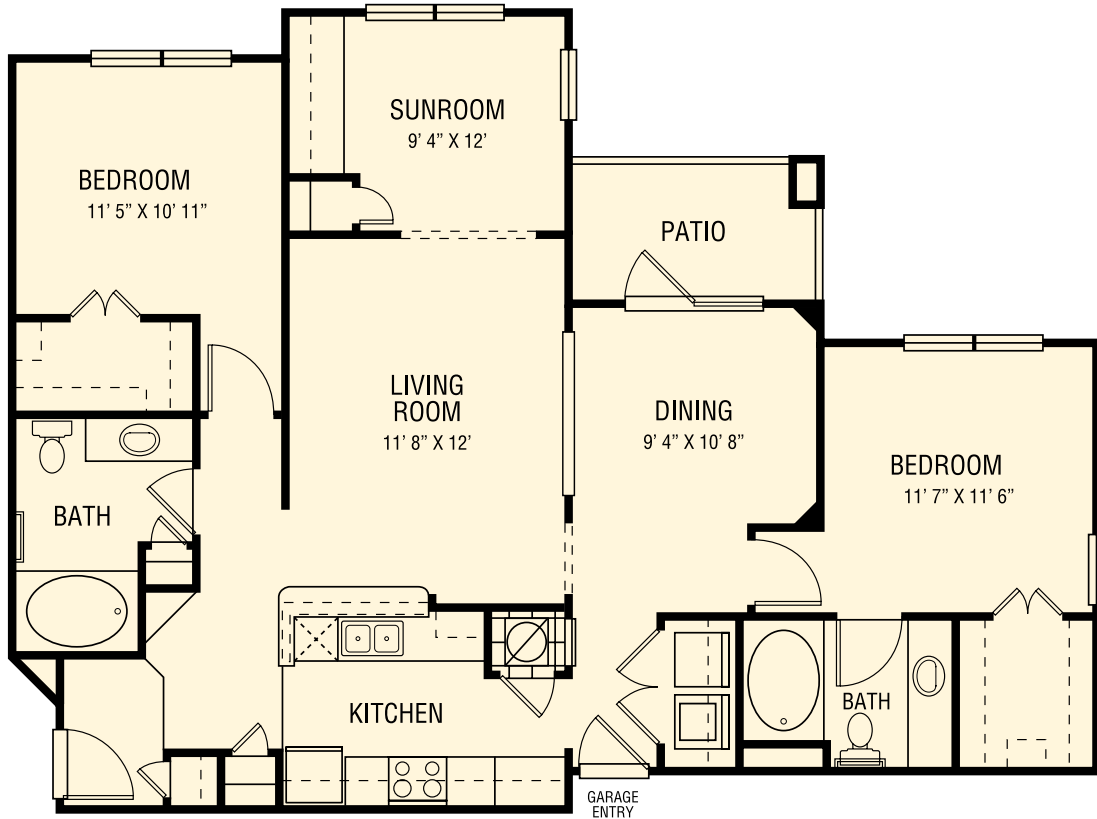

Sunday 1pm - 5pm

ZINFANDEL
One Bedroom - One Bath
696 sq. ft.

www.HarborCoveTX.com

REISLING

One Bedroom - One Bath
976 sq. ft. (garage available)

www.HarborCoveTX.com

PINOT NOIR

One Bedroom - One Bath
867 - 889 sq. ft. (garage available)

www.HarborCoveTX.com

CHARDONNAY

Two Bedroom or One Bedroom & Study - One Bath
1,037 sq. ft. (garage available)

www.HarborCoveTX.com

CHIANTI

Two Bedroom - Two Bath
1,147 - 1,206 sq. ft. (garage available)

www.HarborCoveTX.com

MERLOT

Two Bedroom - Two Bath with Sunroom/Study
1,267 - 1,310 sq. ft. (garage available)

www.HarborCoveTX.com