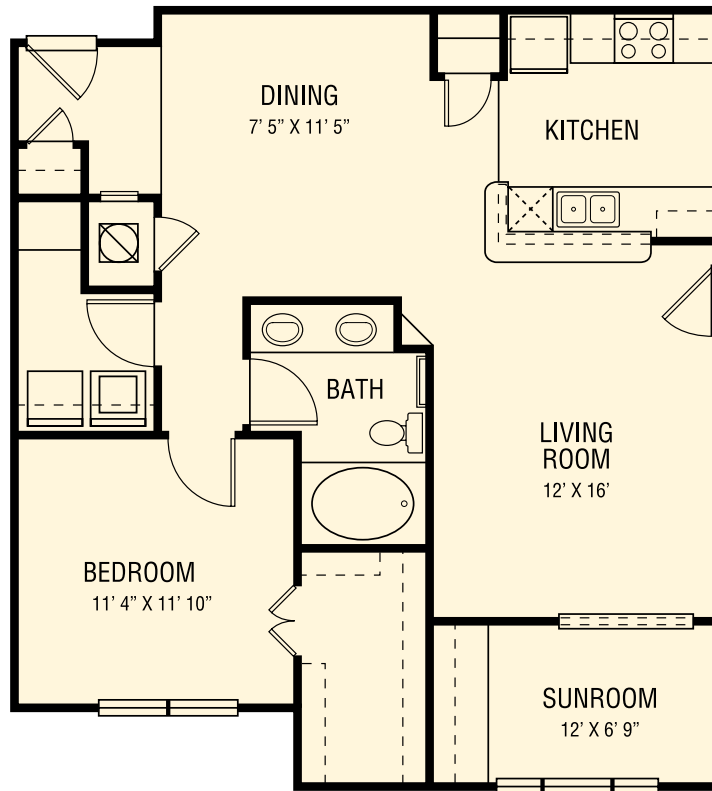

Sunday 1pm - 5pm

ZINFANDEL
One Bedroom - One Bath
696 sq. ft.

www.HarborCoveTX.com

REISLING

One Bedroom - One Bath
976 sq. ft. (garage available)

www.HarborCoveTX.com

PINOT NOIR

One Bedroom - One Bath
867 - 889 sq. ft. (garage available)

www.HarborCoveTX.com

CHARDONNAY

Two Bedroom or One Bedroom & Study - One Bath
1,037 sq. ft. (garage available)

www.HarborCoveTX.com

CHIANTI

Two Bedroom - Two Bath
1,147 - 1,206 sq. ft. (garage available)

www.HarborCoveTX.com

MERLOT

Two Bedroom - Two Bath with Sunroom/Study
1,267 - 1,310 sq. ft. (garage available)

www.HarborCoveTX.com