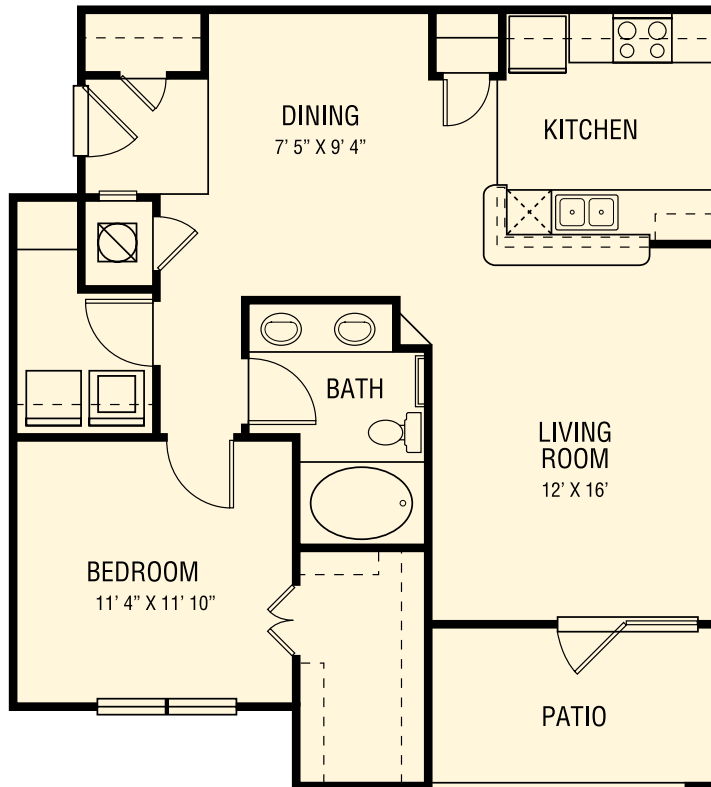

Sunday 1pm - 5pm

ZINFANDEL
One Bedroom - One Bath
696 sq. ft.

www.HarborCoveTX.com

REISLING

One Bedroom - One Bath
976 sq. ft. (garage available)

www.HarborCoveTX.com

PINOT NOIR

One Bedroom - One Bath
867 - 889 sq. ft. (garage available)

www.HarborCoveTX.com

CHARDONNAY

Two Bedroom or One Bedroom & Study - One Bath
1,037 sq. ft. (garage available)

www.HarborCoveTX.com

CHIANTI

Two Bedroom - Two Bath
1,147 - 1,206 sq. ft. (garage available)

www.HarborCoveTX.com

MERLOT

Two Bedroom - Two Bath with Sunroom/Study
1,267 - 1,310 sq. ft. (garage available)

www.HarborCoveTX.com