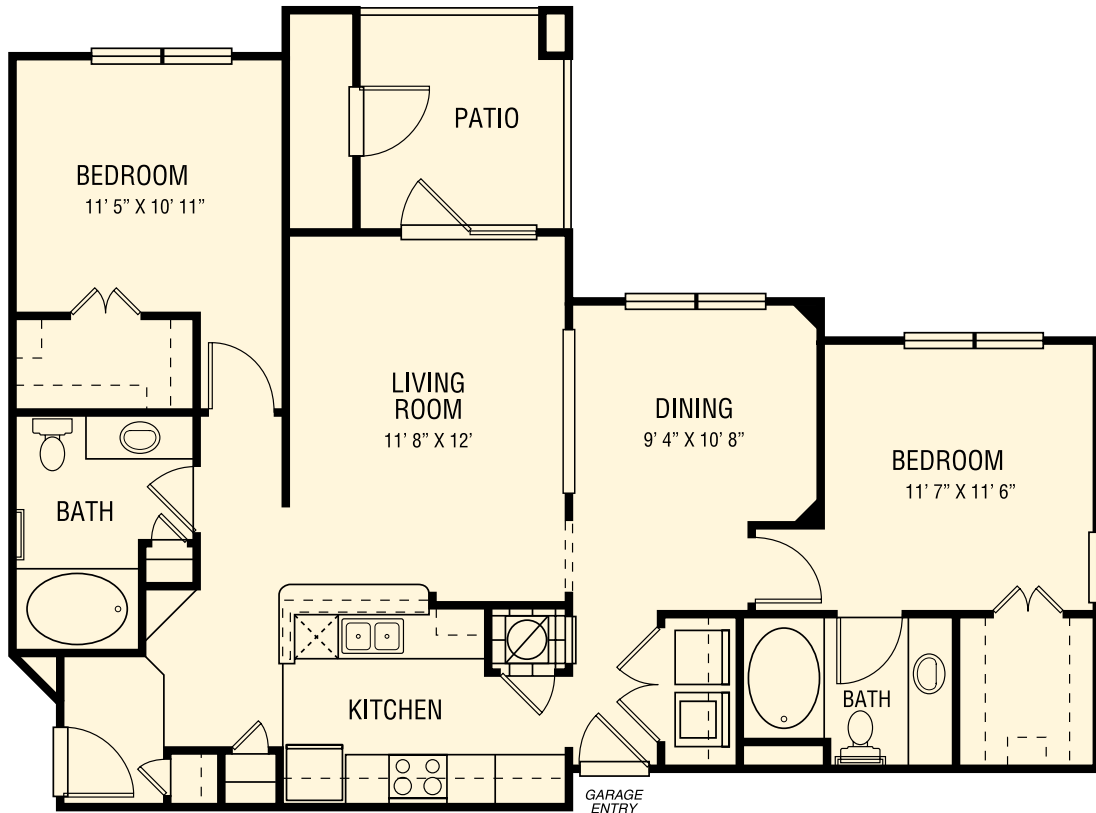

Sunday 1pm - 5pm

ZINFANDEL
One Bedroom - One Bath
696 sq. ft.

www.HarborCoveTX.com

REISLING

One Bedroom - One Bath
976 sq. ft. (garage available)

www.HarborCoveTX.com

PINOT NOIR

One Bedroom - One Bath
867 - 889 sq. ft. (garage available)

www.HarborCoveTX.com

CHARDONNAY

Two Bedroom or One Bedroom & Study - One Bath
1,037 sq. ft. (garage available)

www.HarborCoveTX.com

CHIANTI

Two Bedroom - Two Bath
1,147 - 1,206 sq. ft. (garage available)

www.HarborCoveTX.com

MERLOT

Two Bedroom - Two Bath with Sunroom/Study
1,267 - 1,310 sq. ft. (garage available)

www.HarborCoveTX.com